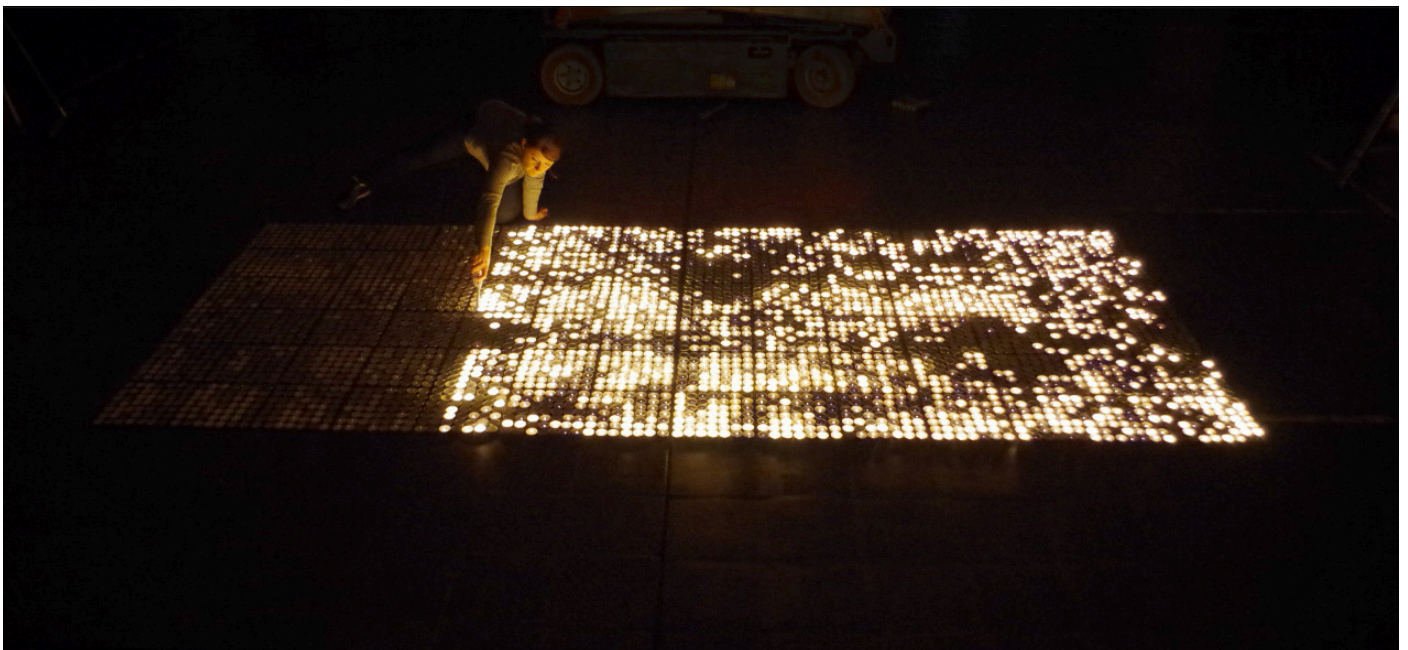

TRI-GALAXIAN L4116

HD / 16:50 / 2014

Patricija Gilyte LT / DE in artistic cooperation with Andreas Kepplinger /Linz, AT; Sound: in collaboration with Andreas Usenbenz /Ulm, DE.

Created in the Tobacco Factory Linz during an artist-in-residence stay at the Salzamt Linz as part of the CreArt project, supported by the European Commission and the City of Linz.